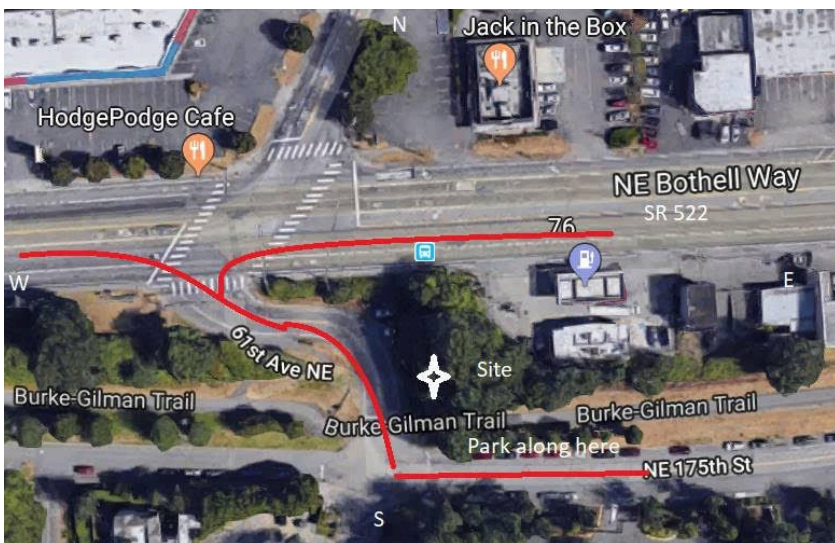

SNO-KING WATERSHED COUNCIL

PUBLIC WATER MONITORING EVENT MACROINVERTEBRATE SAMPLING SUNDAY, AUGUST 12, 10 AM

Tschet Cha Thl Creek 61st NE & NE 175th St, Kenmore

What lives in a creek? "Benthic macroinvertebrates", AKA stream bugs, are good long-term indicators of stream health. Prepare for a hands-on fun time and join us as we conduct our annual assessment of these important creatures.